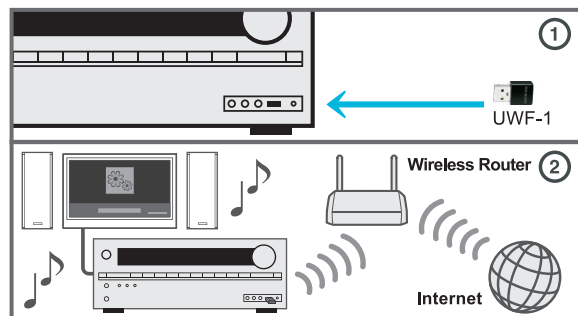

FEATURES

- Provides Wireless Link to Network-Capable Onkyo A/V Receivers and Stereo Receivers (TX-NRxx9 and Later)
- Connects Directly to Receiver via USB
- Direct Internet Radio Playback via Wireless Router
- 2.4 GHz Wireless Transmission Frequency

SPECIFICATIONS

Applicable Standards	IEEE 802.11n, IEEE 802.11g, IEEE 802.11b
Power Supply	Via USB
Current Consumption	310 mA
Connector	USB
Dimensions (W x H x D)	1.1" x 0.3" x 0.7" (29.8 x 8.4 x 17.0 mm)
Weight	0.1 oz. (3.4 g)

CARTON

Dimensions (W x H x D)	3.8" x 7.9" x 0.7" (96 x 201 x 17.5 mm)
Weight	0.23 lbs. (100 g)

UPC CODE

UPC CODE	751398010170

Supplied Accessories

- Instruction manual